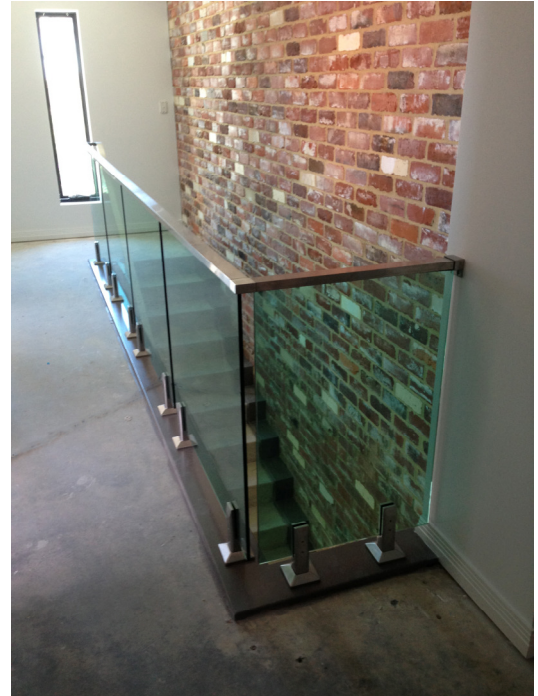

# Frameless Balustrade On Stirrups

## Standard Specifications

- 12 mm Toughened Glass
- Stainless Steel Stirrups
- Stainless Steel Handrail
- Polished or Satin
  
- Fixing Options
  - Top Fix
  - Side Fix