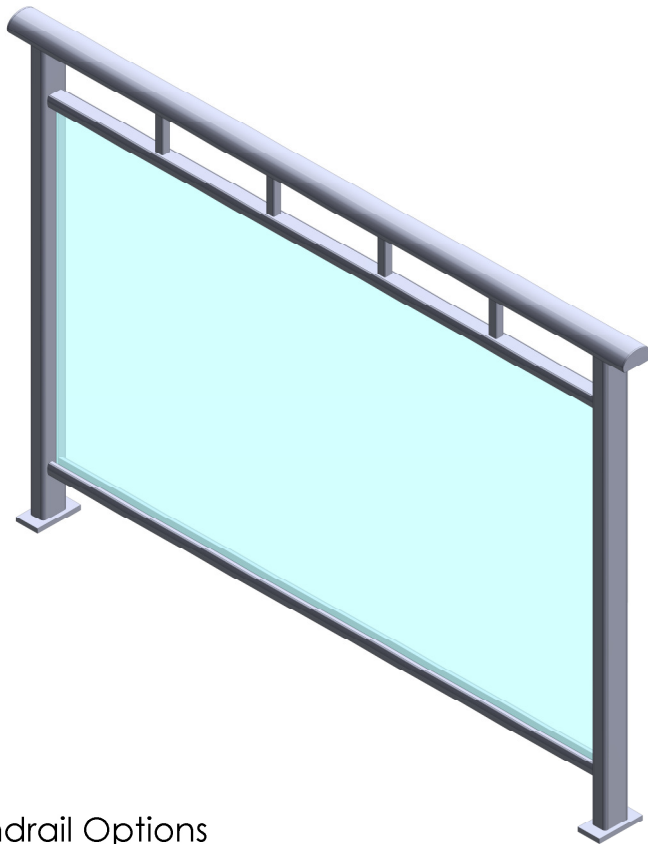

Slimline Balustrade Manhattan

Standard Specifications

- 56 x 32mm Legs
- 38 x 25 Midrail
- 6mm Toughened Glass
- Handrail Options
 - Elliptical 68mm x 40mm
 - Classic 60mm x 28mm
 - Round 60mm x 38mm
 - Tasmanian Oak
 - Jarrah
- Fixing Options
 - Top Fix
 - Side Fix
 - Core Fix

Handrail Options

Elliptical Handrail

Classic Handrail

Round Handrail