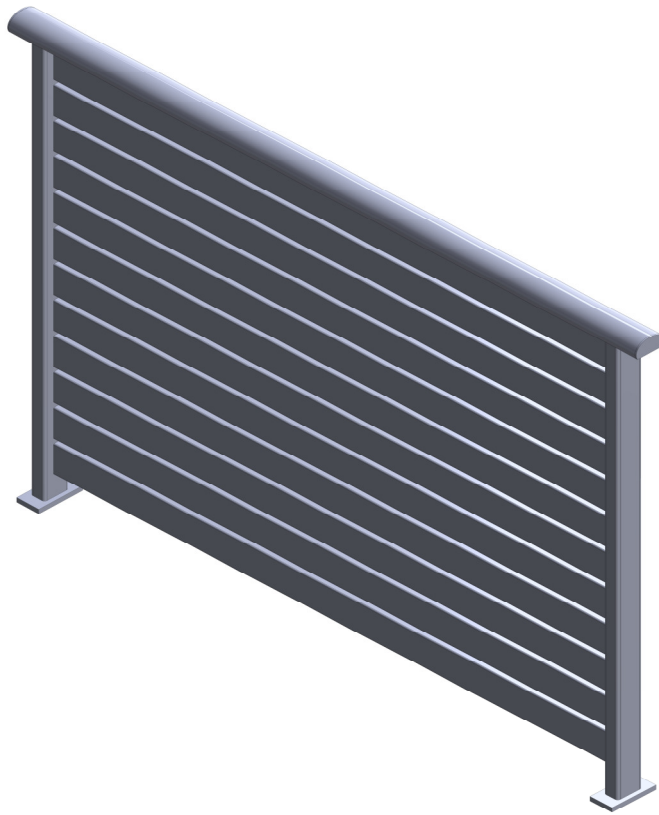

Metrostyle Mk 1 Screen

Handrail Options

Elliptical Handrail

Classic Handrail

Round Handrail

Metrostyle Mk1 Specifications

- 56 x 32mm Legs
- 68 x 14mm Blades
- Gaps 10mm
- Handrail Options
 - Elliptical 68mm x 40mm
 - Classic 60mm x 28mm
 - Round 60mm x 38mm
 - Tasmanian Oak 85mm x 40mm
 - Jarrah 85mm x 40mm
- Fixing Options
 - Top Fix
 - Side Fix
 - Core Fix