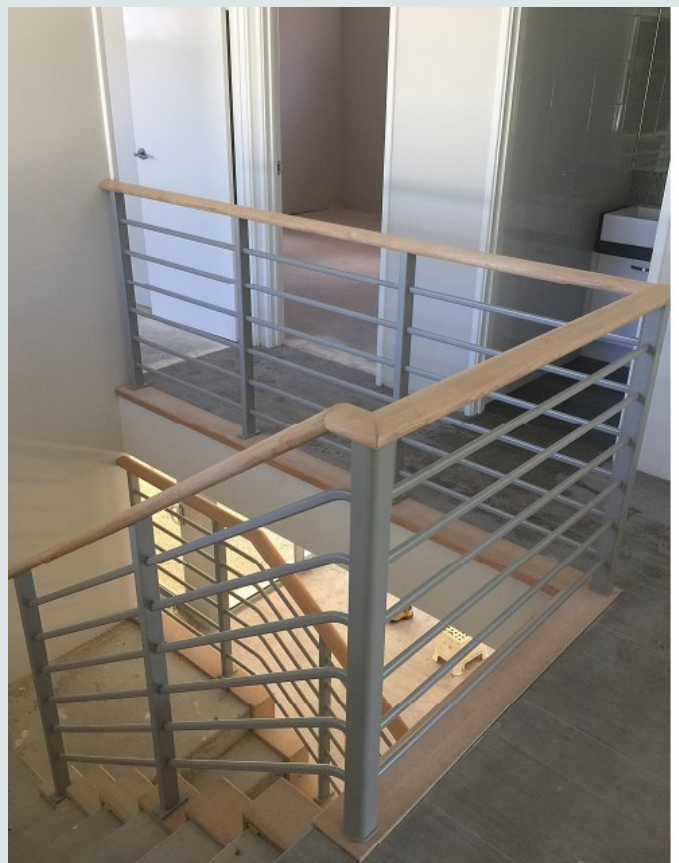

Slimline Balustrade Nautilus

Handrail Options

Elliptical Handrail

Classic Handrail

Round Handrail

Nautilus Specifications

- 56 x 32mm Legs
- 26 x 16mm Oval Rail

Handrail Options

- Elliptical 68mm x 40mm
- Classic 60mm x 28mm
- Round 60mm x 38mm
- Tasmanian Oak

Fixing Options

- Top Fix
- Side Fix
- Core Fix

MEITRIO
BALUSTRADES