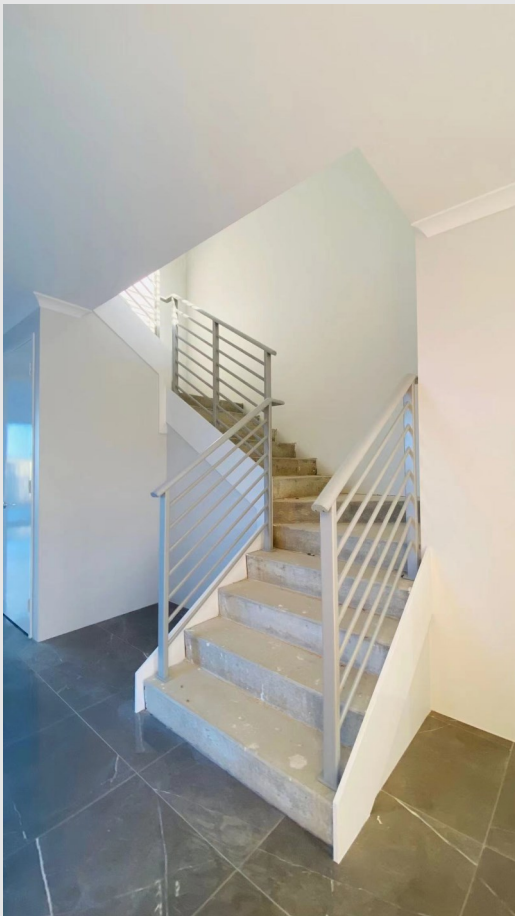

Slimline Balustrade Nautilus

Handrail Options

Elliptical Handrail

Classic Handrail

Round Handrail

Nautilus Specifications

- 56 x 32mm Legs
- 26 x 16mm Oval Rail

Handrail Options

- Elliptical 68mm x 40mm
- Classic 60mm x 28mm
- Round 60mm x 38mm
- Tasmanian Oak

Fixing Options

- Top Fix
- Side Fix
- Core Fix

MEITRIO
BALUSTRADES